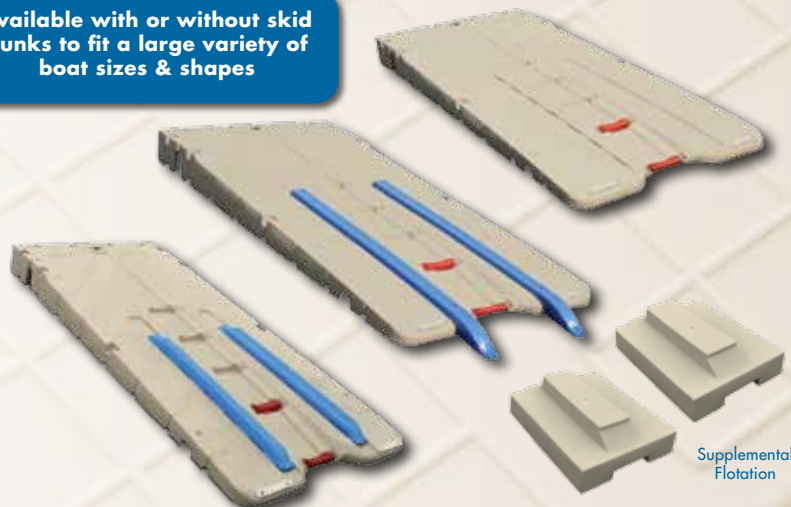

NEW!

EZ BoatPort™

**For Boats
Up To
5,000 lbs!**

Introducing the New EZ BoatPort from EZ Dock

AFTER A LONG DAY ON THE WATER, EASE INTO PORT

EZ Dock's new EZ BoatPort is the perfect choice for many skiffs, runabouts, fishing boats, and jet boats up to 5,000 pounds. Designed like our other EZ Port® products with an easy drive-on, power-off method of dry docking, the EZ BoatPort is self-floating and can move with the changing water levels. It can even be used in as little as two feet of water. Keeping your boat high and dry, the EZ BoatPort eliminates the need for winching, cranking, or hoisting.

The EZ BoatPort's modular design allows for numerous configurations and additional features to fit a wide variety of boat shapes and sizes. With adjustable rollers and bunks, and the ability to add Side Extensions or a Float Tank with Air-Assist Pump, the EZ BoatPort is the most versatile port on the market.

BP5001-SR

BP5001-LM

BP4001-LR

BP3001-LR

BP5001-SR

BP2000-L

Features & Benefits

- Self-centering entry roller
- Easy loading & unloading
- Optional flip-up cleat to secure boat to lift
- Customizable skid bunks to fit a variety of hull shapes
- Supplemental flotation available for added buoyancy
- Fully adjustable keel rollers can be added for certain hulls
- Optional Side Extensions for additional walking platform for larger boats or increased flotation capacity
- Patent-pending Air-Assist Lift design for boats up to 5,000 lbs
- Two replaceable rear wear plates
- Multiple T-nut locations for custom bunks/rollers

Available with or without skid bunks to fit a large variety of boat sizes & shapes

Supplemental Flotation

Idle Up

Add Power

Roll to Front & Power Off

BP5001-SR

Shown with new Side Extensions for additional walking platform