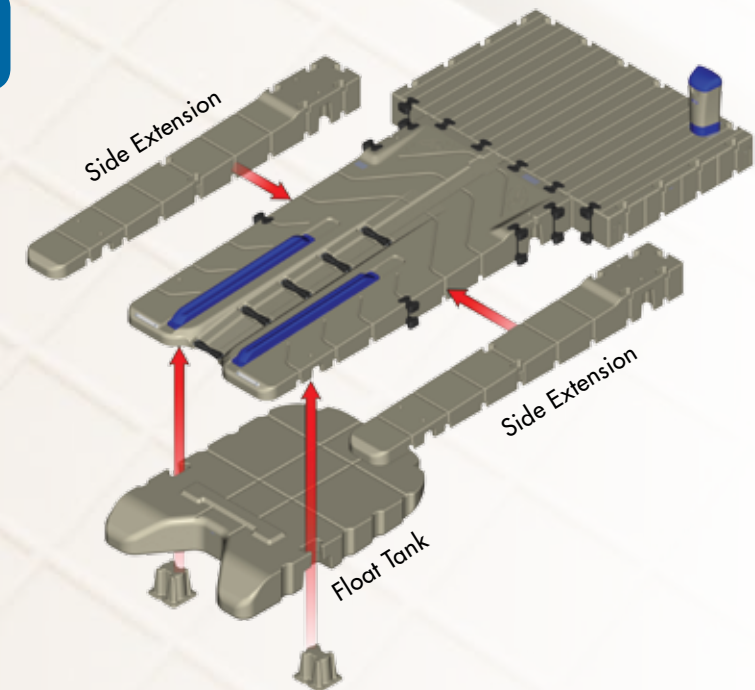

NEW!

EZ BoatPort™

**For Boats
Up To
5,000 lbs!**

Introducing the New EZ BoatPort from EZ Dock

AFTER A LONG DAY ON THE WATER, EASE INTO PORT

EZ Dock's new EZ BoatPort is the perfect choice for many skiffs, runabouts, fishing boats, and jet boats up to 5,000 pounds. Designed like our other EZ Port® products with an easy drive-on, power-off method of dry docking, the EZ BoatPort is self-floating and can move with the changing water levels. It can even be used in as little as two feet of water. Keeping your boat high and dry, the EZ BoatPort eliminates the need for winching, cranking, or hoisting.

The EZ BoatPort's modular design allows for numerous configurations and additional features to fit a wide variety of boat shapes and sizes. With adjustable rollers and bunks, and the ability to add Side Extensions or a Float Tank with Air-Assist Pump, the EZ BoatPort is the most versatile port on the market.

Package Options

Bunk Options
L - Long Bunk
S - Short Bunk

Pump Unit Options
M - Manual Pump Unit
S - Solar Pump Unit
R - Remote Pump Unit

BP2000*

EZ BoatPort Standard
System Dimensions: 80"W x 164"L
90 square feet
For watercraft up to 2,000 lbs

BP3000*

EZ BoatPort with Side Extensions
System Dimensions: 10'W x 14'L
140 square feet
For watercraft up to 3,000 lbs

BP3001*

EZ BoatPort with Side Extensions
System Dimensions: 10'W x 19'L
190 square feet
For watercraft up to 3,000 lbs